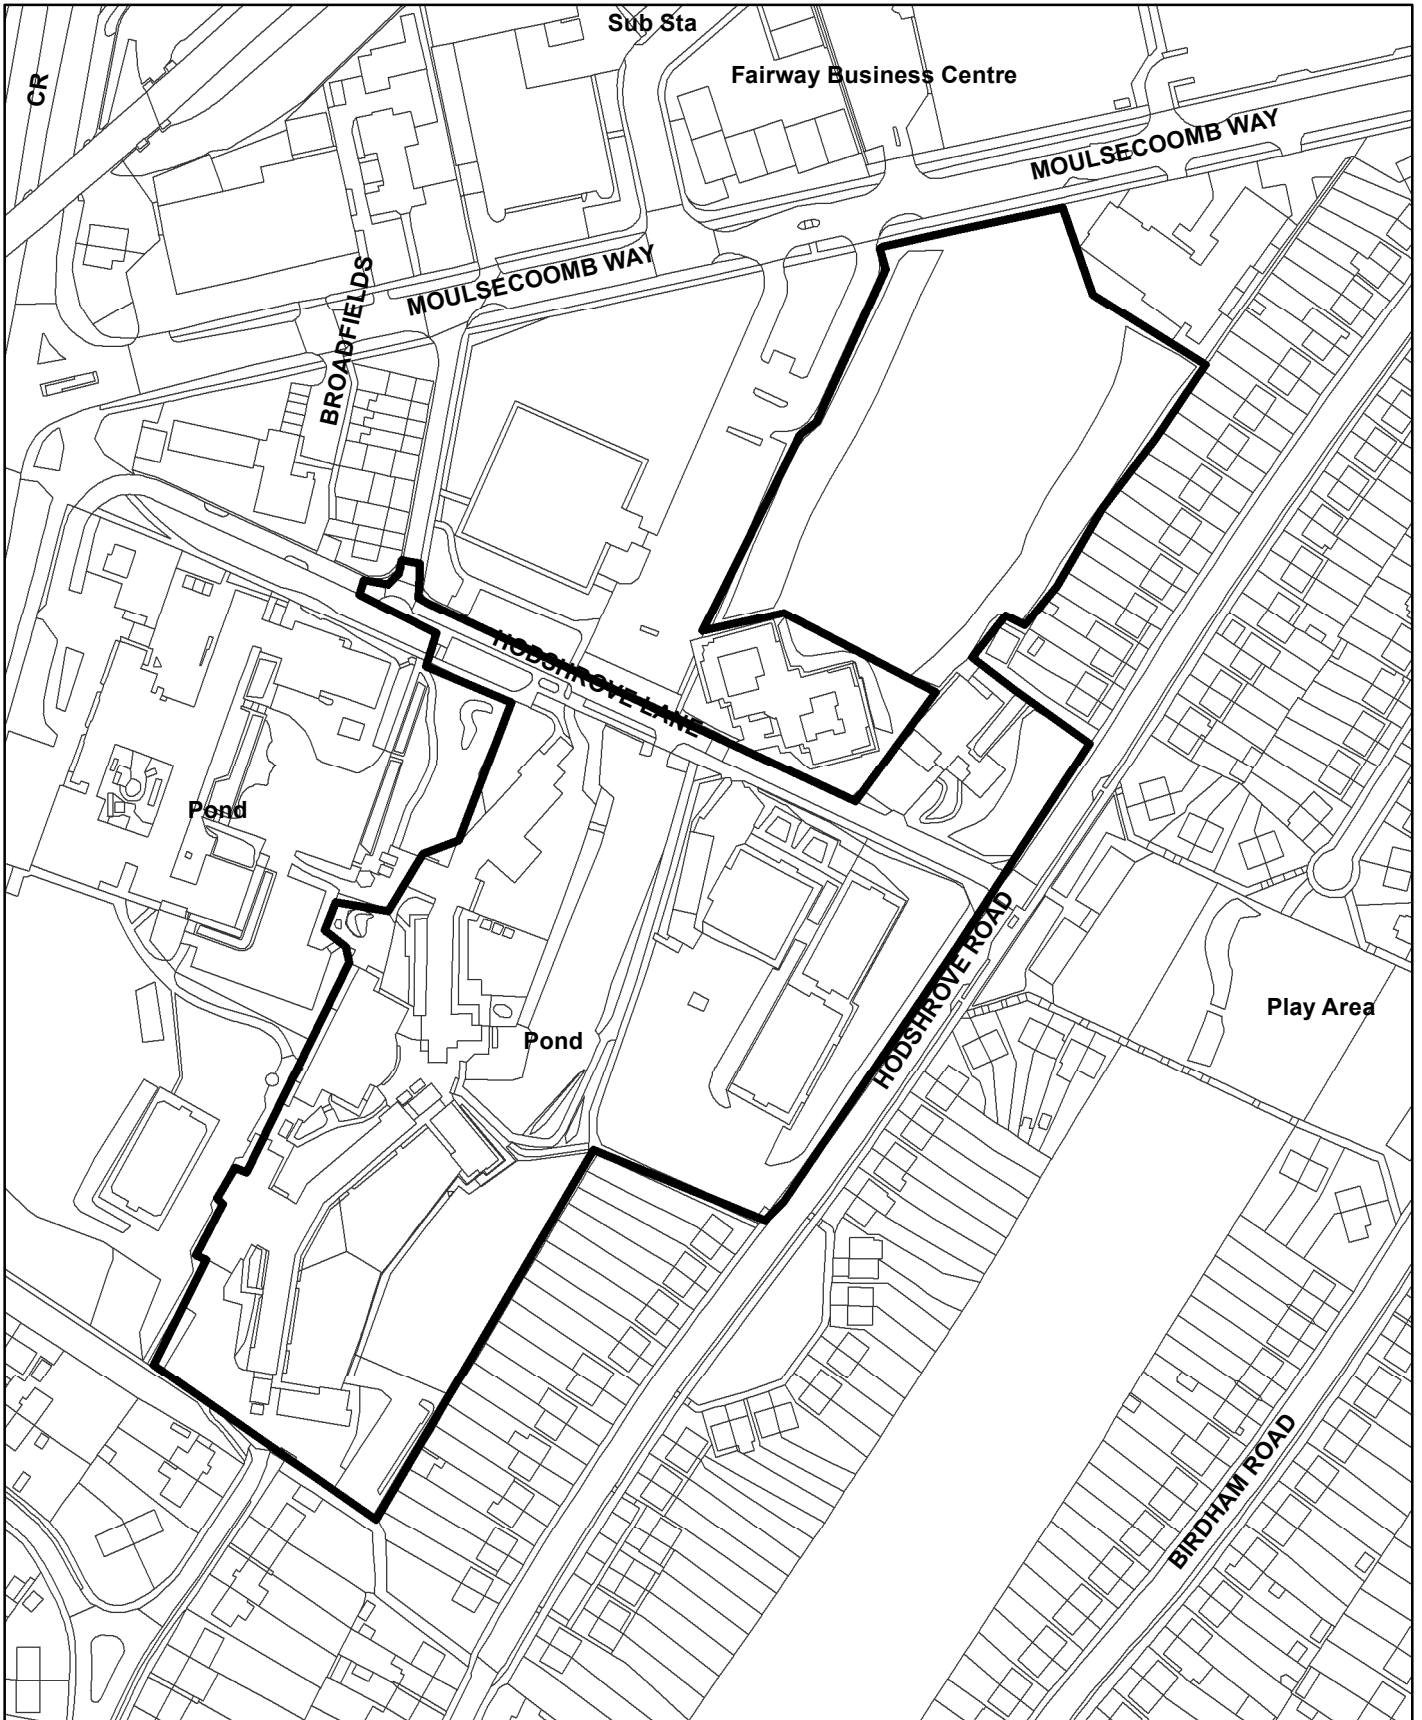

# BH2022 01063 - Moulsecoomb Hub North

N

Scale: 1:2,000